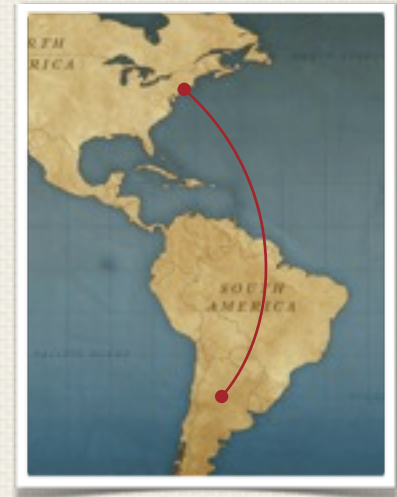

WALLACE FAMILY NEWS

MISSIONARIES TO ARGENTINA

Missions Account #266860

stephen.wallace@agmd.org • (973) 447-4049

How far away is Argentina?

So, how far away is it? If you are like most people, you would probably say "pretty far". And you would be right. The distance from our home in New Jersey to our home in Argentina is more than **5000** miles. But in reality, **Argentina is much closer than that.**

You see, our journey back to Argentina is **80%** complete because that is the amount of our ministry budget that has been raised since our return to the US last year. We are **grateful** to the many churches and supporters who are making our return to Argentina seem so much **closer** today than the **thousands of miles** that presently separate us.

However, as close as 80% may sound, **Argentina will still remain out of reach until we have raised 100% of our missions budget.** So how much do we still need? How far away is Argentina today? We are lacking about **$1500 in monthly** commitments before we can travel back to Argentina.

If only **30** churches, families or businesses would partner with us at **$50 per month**, we could stop asking ourselves the question "How far away is Argentina?" and begin asking a new one. I think a better question we could ask is "How far will we go to take the saving message of Jesus Christ to the people of Argentina?"

I don't know about you, but I would much rather be asking that question than any other. **Will you partner with us today so we may answer this question together?**

Stephen